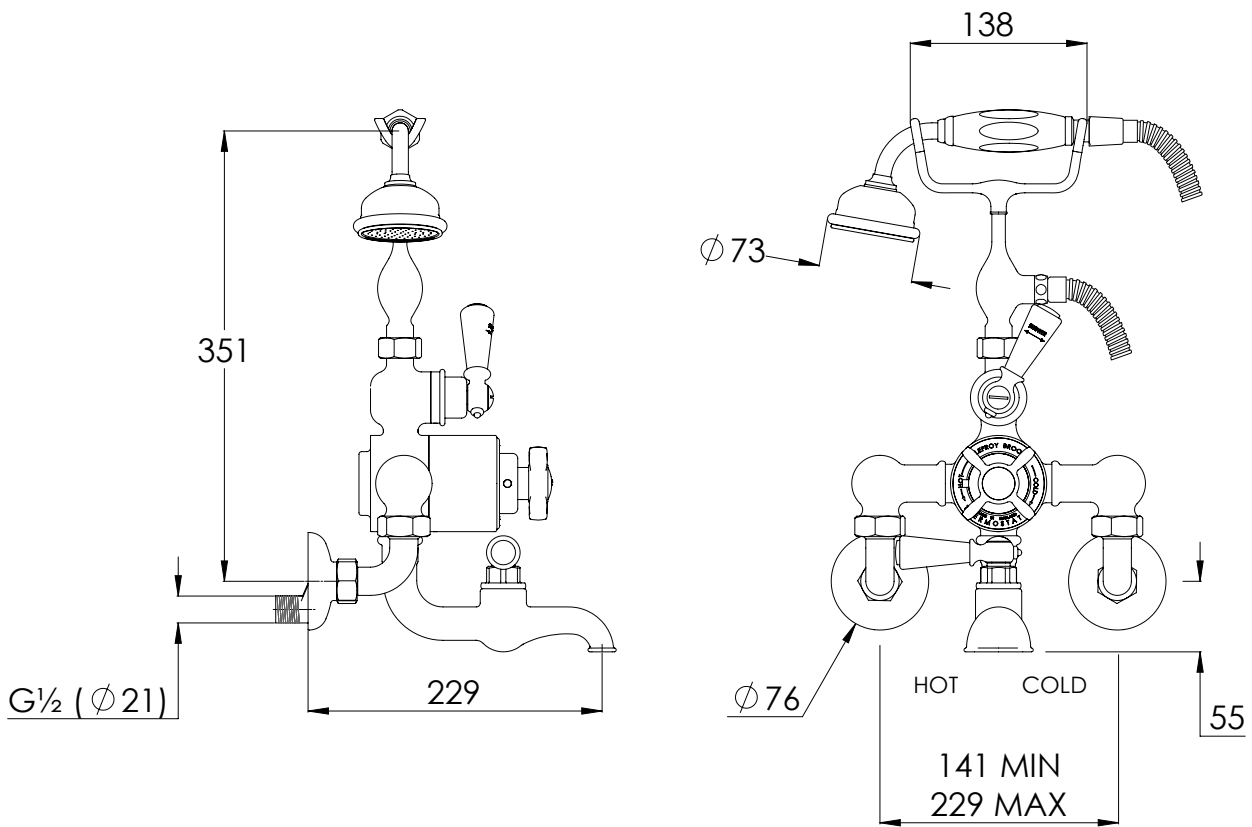

LEFROY BROOKS

IBROC HOUSE ESSEX ROAD
HODDESDON HERTS EN11 0QS UK
T: +44 (0)1992 708 316 F: +44 (0)1992 708 317

GDE8823

(EURO SPEC) CLASSIC WALL MOUNTED THERMOSTATIC
BATH SHOWER MIXER WITH CRADLE & CLASSIC HANDSET

DIMENSIONAL DATA SHEET

DATE: 20/06/2019

REVISION: A

COPYRIGHT © LBIP LTD. ALL RIGHTS RESERVED

DIMENSIONS IN MILLIMETRES

WHILST EVERY EFFORT IS MADE TO ENSURE THE ACCURACY OF THESE DATA SHEETS THEY ARE SUBJECT TO CHANGE WITHOUT NOTICE AS PART OF THE COMPANY'S PRODUCT DEVELOPMENT PROCESS